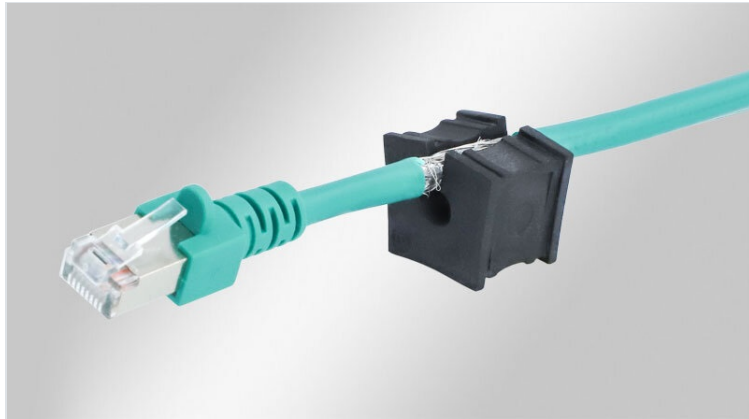

EMC-KT | EMC-kabeldoorvoeren

voor diameters 2 - 33 mm

RoHS
compliant

Made in
Germany

WE
CONTROL
COMPONENTS

[Bestel direct online @ CC Nederland »](#)

[Voor aanvragen uit België klik hier »](#)

The cable grommets type EMC-KT are made of a very conductive elastomer. Thus, disturbances are dissipated from the cable shield directly via the grommet, the frame and the flat gasket. This ensures full-area protection against field-bound interference!

Suitable for:

- [EMC-KEL-U cable entry frames](#)
- [EMC-KEL-DS cable entry frames](#)
- [EMC-KVT-DS cable glands](#)

The model range EMC-KT small is designed for cable diameters from 2 to 16 mm. Cable grommets EMC-KT large accept a wide range of cable diameters from 13 to 33 mm.

When using double or quadruple grommets the cable density of cable entry frames and cable glands can be greatly increased.

When installing the small grommets in multiple rows, the flat sides should be facing each other.